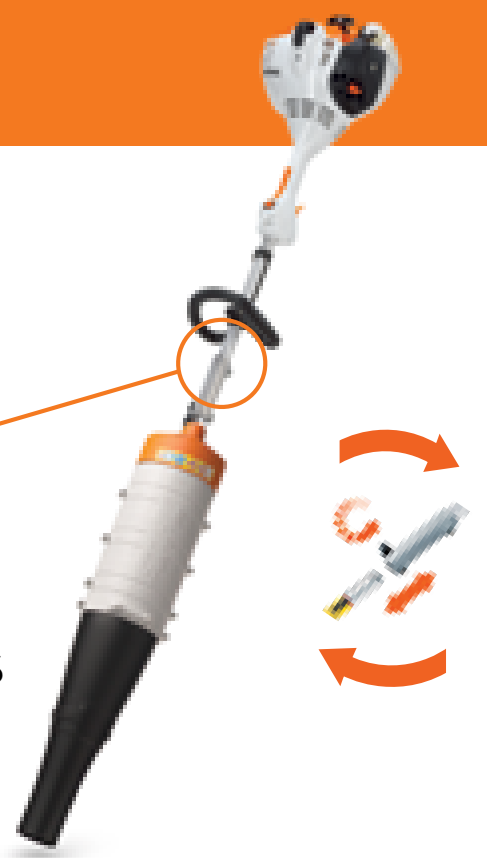

GAS KOMBISYSTEM

KM 56 RC-E GAS KOMBISYSTEM

27.2 CC • 0.8 KW • 4.3 KG/9.5 LB [Ⓢ]

Easy 2 Start[™]

\$329⁹⁹

MSRP

KM 56 RC-E with BG-KM
Blower KombiTool as shown

\$509⁹⁸

Push-in connection
with rotating screw

THE RIGHT TOOL FOR
EVERY JOB. 15 KOMBITOOLS
STARTING AT ONLY \$99⁹⁹

\$149⁹⁹
BRUSHCUTTER
FS-KM

4180 200 0478

\$299⁹⁹
POLE PRUNER
HT-KM

4182 200 0211

\$379⁹⁹
ADJUSTABLE HEDGE
TRIMMER HL-KM (0°-145°)