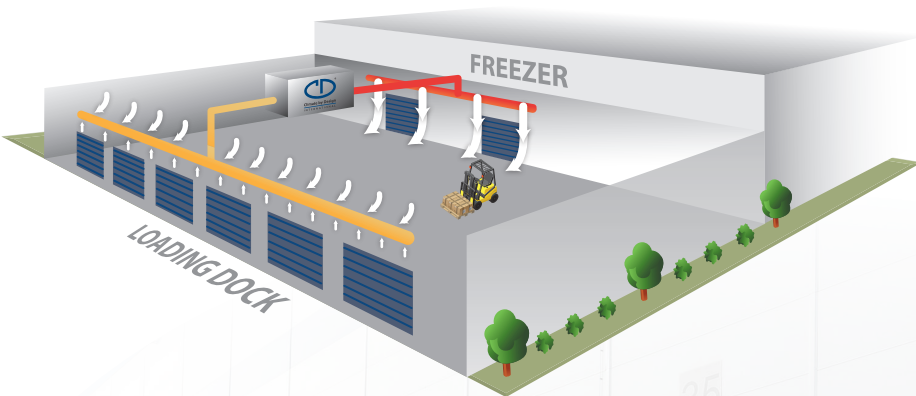

DRY DOCK

COLD STORAGE SOLUTION

Before

After

Typical Dry Dock™ Installation

Improved Cold Storage Operations

- Minimized defrost time
- Quick dry-out cycles
- Reduced labor and electrical costs
- Improved product quality
- Improved sanitation and visibility
- Safe, comfortable working conditions

DRY DOCK

COLD STORAGE SOLUTION

Reactivation Type and Voltages Available

DH Model	Electric Reactivation				Gas Reactivation			
	208V/3PH	230V/3PH	460V/3PH	575V/3PH	208V/3PH	230V/3PH	460V/3PH	575V/3PH
DH-130	Consult Factory	Consult Factory	✓	✓	✓	✓	✓	✓
DH-138			✓	✓	✓	✓	✓	✓
DH-142			✓	✓	✓	✓	✓	✓
DH-148			✓	✓	✓	✓	✓	✓
DH-160	N/A	N/A	✓	✓	✓	✓	✓	✓
DH-168	N/A	N/A	Consult Factory		✓	✓	✓	✓