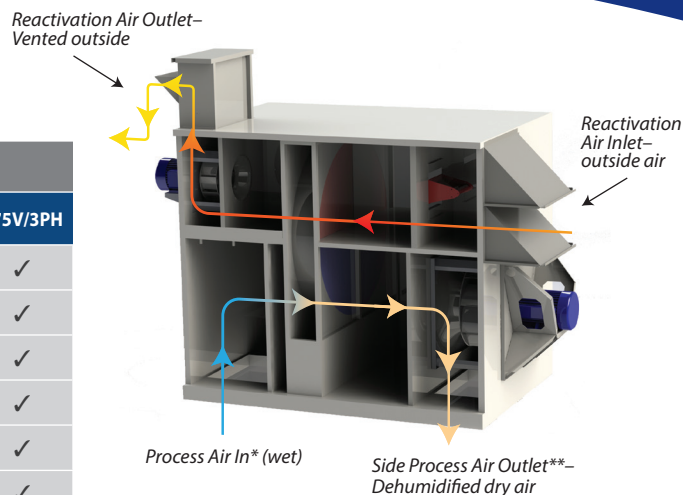

DRY DOCK

COLD STORAGE SOLUTION

Before

After

Typical Dry Dock™ Installation

Improved Cold Storage Operations

- Minimized defrost time
- Quick dry-out cycles
- Reduced labor and electrical costs
- Improved product quality
- Improved sanitation and visibility
- Safe, comfortable working conditions

DRY DOCK

COLD STORAGE SOLUTION

Reactivation Type and Voltages Available

DH Model	Electric Reactivation				Gas Reactivation			
	208V/3PH	230V/3PH	460V/3PH	575V/3PH	208V/3PH	230V/3PH	460V/3PH	575V/3PH
DH-130	Consult Factory	Consult Factory	✓	✓	✓	✓	✓	✓
DH-138			✓	✓	✓	✓	✓	✓
DH-142			✓	✓	✓	✓	✓	✓
DH-148			✓	✓	✓	✓	✓	✓
DH-160	N/A	N/A	✓	✓	✓	✓	✓	✓
DH-168	N/A	N/A	Consult Factory		✓	✓	✓	✓

* Process air in can be positioned on bottom, side, top, or end air inlets
 ** Process air outlet can be positioned on bottom, side, or top air outlets

Technical Specifications

DH Model	Process Air Data		Reactivation Air Data		Moisture Removal ⁽¹⁾	Unit Physical Data ⁽⁴⁾			
	Max. Air Volume (CFM)	ESP (in W.C.)	Air Volume (CFM)	ESP ⁽²⁾ (in W.C.)	Inlet Condition ⁽³⁾ (lb-H ₂ O/hr)	L (in.)	W (in.)	H (in.)	W (lbs.)
DH-130	3,000	2.0	810	1.0	53.2	86	42	57	2,300
DH-138	5,000	2.0	1,350	1.0	87	90	54	65	2,900
DH-142	5,800	2.0	1,566	1.0	102.1	94	54	65	3,100
DH-148	7,500	2.0	2,025	1.0	133.5	98	60	65	3,300
DH-160	12,000	2.0	3,240	1.0	206.9	106	72	93	5,000
DH-168	15,000	2.0	4,050	1.0	257.6	136	84	94	5,900