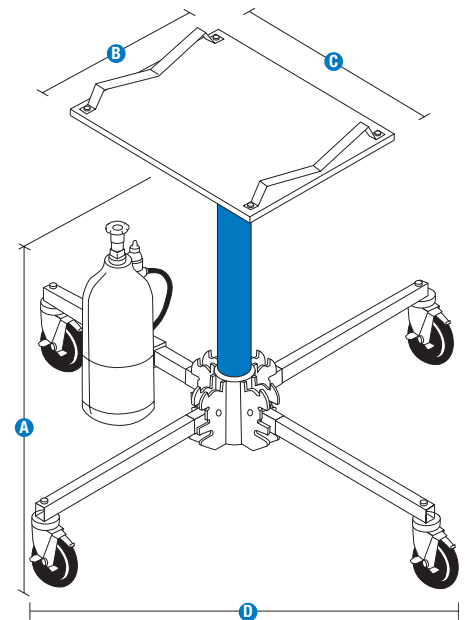

## Specifications

Models	GH-3.8		GH-5.6	
Measurements	US	METRIC	US	METRIC
<b>A</b> Height - stowed	3 ft 5 in	1.04 m	4 ft 6 in	1.37 m
Height - lifting height	12 ft 5.6 in	3.80 m	18 ft 4.5 in	5.60 m
<b>B</b> Standard base Length - platform	1 ft 4 in	0.48 m	1 ft 4 in	0.48 m
<b>C</b> Standard base Width - platform	2 ft	0.61 m	2 ft	0.61 m
<b>D</b> Width - base (corner to corner)	4 ft 5 in	1.35 m	4 ft 5 in	1.35 m
<b>Productivity</b>				
Load capacity	350 lb	158 kg		
Load capacity at 12 ft 5.6 in (3.8 m)			350 lb	158 kg
Load capacity at 18 ft 4.5 in (5.6 m)			150 lb	68 kg
Storage/transport dimensions	14×20× 43 in	0.36×0.51× 1.09 m	14×20× 56 in	0.36×0.51× 1.42 m
<b>Power</b>				
Recommended PSI	85 psi	5.86 bar	85 psi	5.86 bar
<b>Weight and Floor Loading</b>				
Weight	64 lb	29 kg	69 lb	31 kg

# Genie® Super Hoist™ GH™ -3.8 & GH-5.6

**SKU: Standard Model**

- **GH380001A00001:** Super Hoist GH-3.8
- **GH560001A00001:** Super Hoist GH-5.6

\* Build to Order

Option availability		S	S+	BtO
Chassis	Portable compact design for easy transport and storage	✓	✓	✓
	Powered by CO2 or compressed air	✓	✓	✓
	Quick setup requires no tools	✓	✓	✓
Mast	Auto-lubricating cylinder	✓	✓	✓
	Removable one-piece platform with a twist of the wrist	✓	✓	✓
	Up/down dump valve activated by patented control handle	✓	✓	✓
Wheels	8in/20.32cm solid non-marking wheels	✓	✓	✓
	Braking casters	✓	✓	✓
	Fold-up legs for easy storage	✓	✓	✓
Attachments	CO2 tank		○	○
	Platform cradle package		○	○