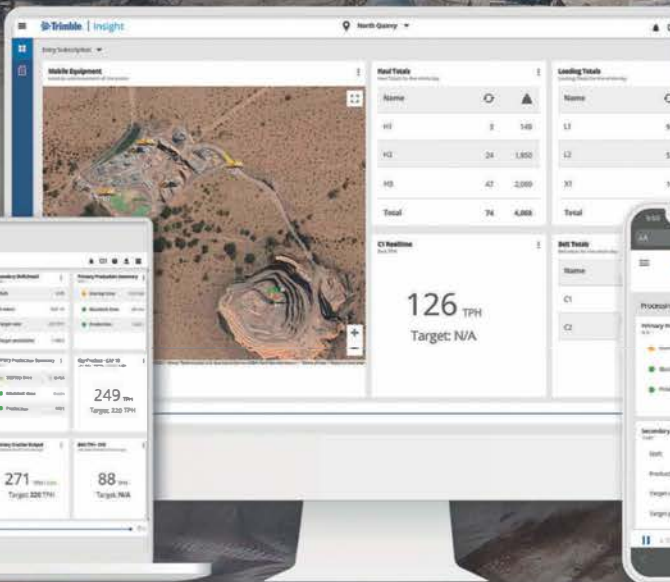

# Trimble Insight

Connect your Belt Scale to Insight

Trimble Insight provides actionable insights to identify, respond to and solve issues, control inventory and increase productivity. Real-time access helps you make changes during the shift and see the immediate impact on production.

### Dashboard Visibility

All your production metrics on one screen, with real-time visibility as material moves through your operation. Taking a holistic view helps solve issues by examining upstream and downstream processes including mobile machines and the processing plant.

### Action Replay

Using production data overlaid with location, an animated replay provides an objective view for alternative haul plans, incident safety reviews and operator training.

### Clear Reporting

Trimble Insight provides a summary or transaction-level historical data. Customizing your reports using the report builder allows you to focus on what's important to your business.