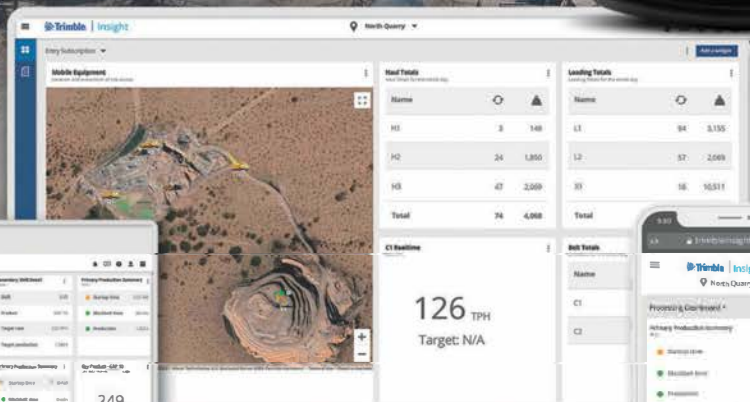

# Trimble Insight

Connect your Loader Scale to Insight

Trimble Insight provides actionable insights to identify, respond to and solve issues, control inventory and increase productivity. Real-time access helps you make changes during the shift and see the immediate impact on production.

### Dashboard Visibility

All your production metrics on one screen, with real-time visibility as material moves through your operation. Taking a holistic view helps solve issues by examining upstream and downstream processes including mobile machines and the processing plant.

### Action Replay

Using production data overlaid with location, an animated replay provides an objective view for alternative haul plans, incident safety reviews and operator training.

### API integration

Trimble Insight is ready to integrate with your existing quarry business systems and processes.

Contact your local dealer today for more information on getting your loader scale connected to INSIGHT.