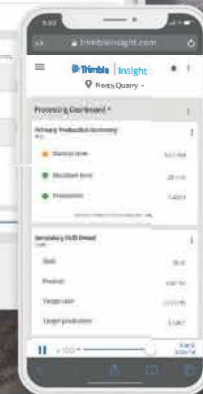

# Trimble Insight

Connect your Loader Scale to Insight

Trimble Insight provides actionable insights to identify, respond to and solve issues, control inventory and increase productivity. Real-time access helps you make changes during the shift and see the immediate impact on production.

## Hardware + Software + Experience

Trimble uses on a solid foundation of industry-leading LOADRITE scale sensors and hardware, built on a legacy of best-in-class payload measurement. Now Trimble Insight uses these sensors to create insights for a digital transformation of your operation.

### Dashboard Visibility

All your production metrics on one screen, with real-time visibility as material moves through your operation. Taking a holistic view helps solve issues by examining upstream and downstream processes including mobile machines and the processing plant.